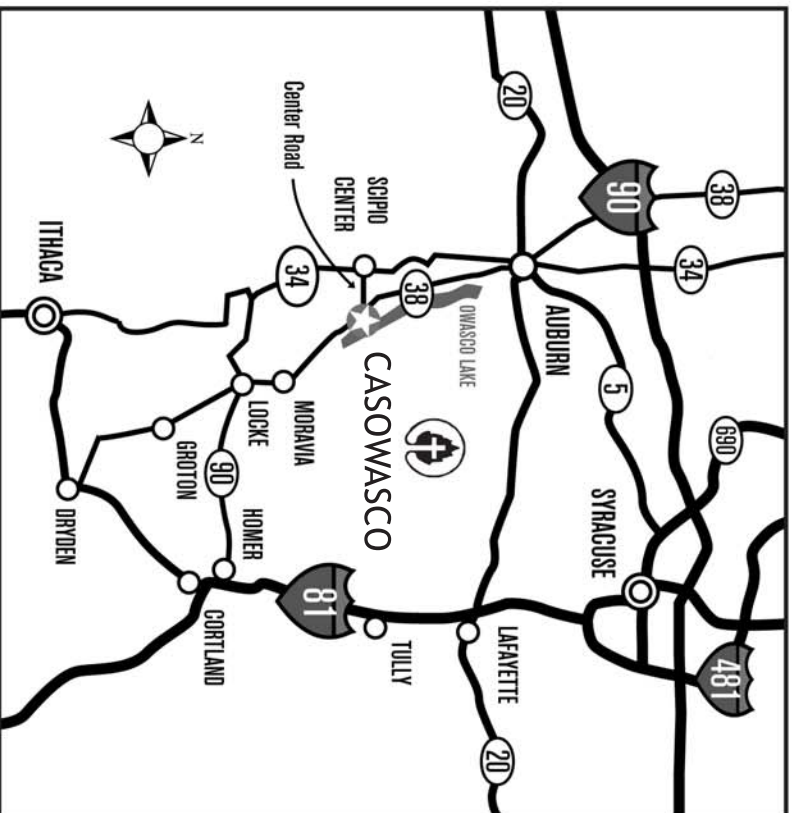

Casowasco

Camp, Conference & Retreat Center

DRIVING DIRECTIONS

DIRECTIONS

Casowasco is located in the Finger Lakes Region of Central New York, on the west side of Owasco Lake. It is 9 miles south of Auburn and 7 miles north of Moravia on Rt. 38.

FROM ELMIRA/CORNING TO ROUTE 34 (ITHACA)

Get on Route 17/86 to Horseheads. Follow Rt. 13 north to Ithaca. Follow Rt. 13 thru downtown area. At base of hill by the schools, take the exit for Rt. 34 north to Auburn (left turn off ramp). Follow Rt. 34 N for about 25 minutes; note that you veer left after the Lansing recreational fields. Turn right onto Center Road as you enter Scipio Center. Turn right onto Rt. 38. Casowasco will be on your left.

FROM I-81 (SOUTH)

Take I - 81 to exit 12 (Homer), follow Rt. 90 to Locke and turn right on Rt. 38 north through Moravia. Turn left in the village, still on Rt. 38 north. Casowasco will be on your right approx. 7 miles outside Moravia.

FROM I-90 (NORTH/EAST/WEST)

Take I-90 (NYS Thruway) to Exit 40 (Weedsport), follow Rt. 34 south to Auburn. Follow Rt. 34 through Auburn to Scipio Center. Turn left onto Center Rd., then right on Rt. 38. Casowasco will be on your left.